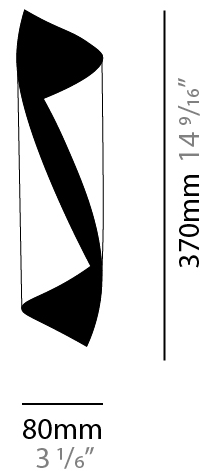

PROJECT
TYPE
SPECIFIER
QUANTITY
DATE

HUE SURFACE

D133062- _____
base number

1. To build a product code in our configurator select the specify button on the base model # product page
2. To build a manual product code on this datasheet choose from the options listed below in blue font and add the suffix to the base model #

GENERAL

Series: HUE
Brand: Knikerboker
Division: Design
Mounting Type: Surface
Mounting Location: Wall

PHYSICAL

Shape: Cylinder
Diameter (mm): 80
Diameter (in): 3 1/8
Height (mm): 370
Height (in): 14 9/16
Light Distribution: Direct / Indirect
Fixture Finish: EWH / EBK / MAN / COF / PRD / SLF / GLF / CLF / BRL / EWS / EWG / EWC / EWR / EBS / EBG / EBC / EBC / EBB / MAS / MAD / MAC / MAB / COS / CGO / CCL / CBL / PRS / PRG / PRC / PRB
Fixture Material: Metal

ELECTRICAL

Number of Lamps: 2
Lamp Type: LED Retrofit
Bulb Included: Bulb Not Included
Max. Wattage Per Lamp (W): 2.5
Lamp Base: G9
Input Voltage (V): 120

LED

OPTICAL

RATINGS AND CERTIFICATIONS

Certified By: Certified for North American Standards
IP rating: IP20