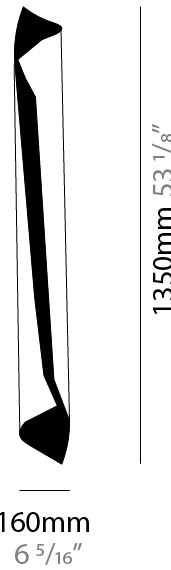

PROJECT	_____
TYPE	_____
SPECIFIER	_____
QUANTITY	_____
DATE	_____

HUE SURFACE

D133031- _____
base number

1. To build a product code in our configurator select the specify button on the base model # product page
2. To build a manual product code on this datasheet choose from the options listed below in blue font and add the suffix to the base model #

GENERAL

Series: HUE
Brand: Knikerboker
Division: Design
Mounting Type: Surface
Mounting Location: Wall

PHYSICAL

Shape: Cylinder
Diameter (mm): 160
Diameter (in): 6 ⁵/₁₆
Height (mm): 1350
Height (in): 53 ¹/₈
Extension (mm): 196
Extension (in): 7 ¹¹/₁₆
Light Distribution: Direct / Indirect
Fixture Finish: EWH / EBK / MAN / COF / PRD / SLF / GLF / CLF / BRL / EWS / EWG / EWC / EWR / EBS / EBG / EBC / EBC / EBB / MAS / MAD / MAC / MAB / COS / CGO / CCL / CBL / PRS / PRG / PRC / PRB
Fixture Material: Metal

ELECTRICAL

Number of Lamps: 4
Lamp Type: LED Retrofit
Lamp Shape: MR16
Bulb Included: Bulb Not Included
Max. Wattage Per Lamp (W): 4.5
Lamp Base: E26
Input Voltage (V): 120
Upon Request: 277Vac / GU10

LED

OPTICAL

RATINGS AND CERTIFICATIONS

Certified By: Certified for North American Standards
IP rating: IP20