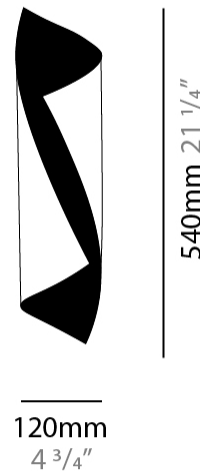

PROJECT
TYPE
SPECIFIER
QUANTITY
DATE

HUE SURFACE

D133013- _____
base number

1. To build a product code in our configurator select the specify button on the base model # product page
2. To build a manual product code on this datasheet choose from the options listed below in blue font and add the suffix to the base model #

GENERAL

Series: HUE
Brand: Knikerboker
Division: Design
Mounting Type: Surface
Mounting Location: Wall

PHYSICAL

Shape: Cylinder
Diameter (mm): 120
Diameter (in): 4 3/4
Height (mm): 540
Height (in): 21 1/4
Extension (mm): 156
Extension (in): 6 1/8
Light Distribution: Direct / Indirect
Fixture Finish: EWH / EBK / MAN / COF / PRD / SLF / GLF / CLF / BRL / EWS / EWG / EWC / EWR / EBS / EBG / EBC / EBC / EBB / MAS / MAD / MAC / MAB / COS / CGO / CCL / CBL / PRS / PRG / PRC / PRB
Fixture Material: Metal

ELECTRICAL

Number of Lamps: 2
Lamp Type: LED Retrofit
Lamp Shape: MR16
Bulb Included: Bulb Not Included
Max. Wattage Per Lamp (W): 8
Lamp Base: GU10
Input Voltage (V): 120

LED

OPTICAL

RATINGS AND CERTIFICATIONS

Certified By: Certified for North American Standards
IP rating: IP20